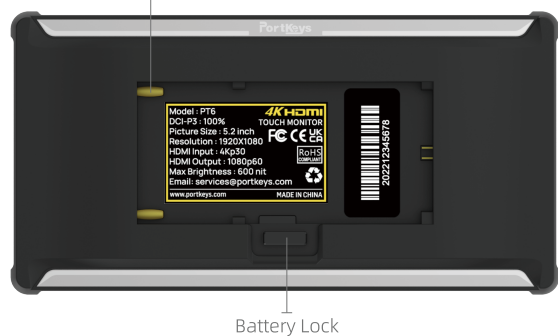

Compatible with Sony NP-F and Canon E6 Batteries