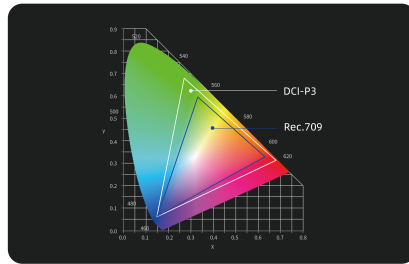

100% of DCI-P3 Color Gamut IPS Screen

Wide Color Gamut Display Capability
All-round Video Monitoring