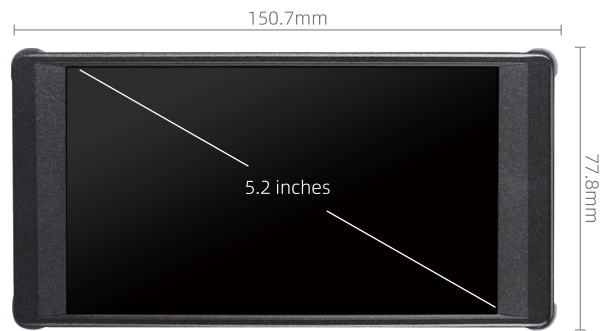

Software Function

3D LUT	New Peaking	Peaking Frame
Luma Waveform	Luma Histogram	RGB Waveform
Anamorphic	ARRI False Color	False Color
Peaking	Guides	Zebra
Cross Hair	Check Field	HDR(HLG)
Grids	Touch Screen	Custom RGB
Backlight	Display Flip	Osd Flip
Image Brightness	Contrast	Chroma
Sharpness	Tint	Color Temperature
Vertical Extension	Audio Meters	Rectangle Crop
Battery (Level) Display		

*The shortcut function in this color can be HDMI output.

Interface

Video Input/Output	Input Interface : 4K30p HDMI Output Interface : 1080p60 HDMI
Support Battery Model	Sony NP-F970/F960/F750/F550 Canon LP-E6
Power Input	7-24V
USB-A	Upgrade Firmware / Load 3D LUT / 5V2A Charger Input Power Supply
Audio Output	3.5mm Headphone Jack Stretch Legs When Shooting Vertically Output 3D LUT Output
HDMI Output Function	Anamorphic Lens Calibration Output UI Output Image Brightness, Tone, Contrast Adjustment Output

HDMI Input Signal

- 4096x2160p@24Hz
- 3840x2160p@23.97Hz, 24Hz, 25Hz, 29.97Hz, 30Hz
- 1920x1080p@23.97Hz, 24Hz, 25Hz, 29.97Hz, 30Hz, 50Hz, 59.94Hz, 60Hz
- 1920x1080psf@23.97Hz, 24Hz, 25Hz, 29.97Hz, 30Hz
- 1920x1080i@50Hz, 59.94Hz, 60Hz
- 1280x720p@50Hz, 59.94Hz, 60Hz
- 720x576p@50Hz
- 720x576i@50Hz
- 720x480p@50Hz, 59.94Hz, 60Hz
- 720x480i@50Hz, 59.94Hz, 60Hz

HDMI Output Signal

- 1920x1080p60Hz