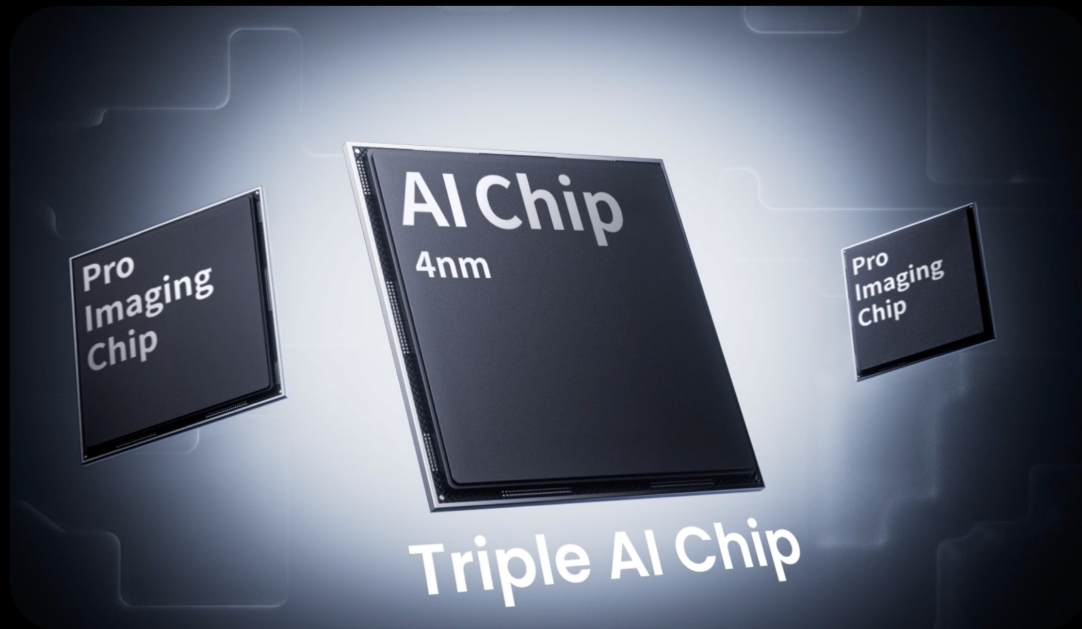

Triple AI Chip

Luna Ultra Only

Unprecedented processing power.

Equipped with a flagship 4nm chip and dual imaging chips (3 chips total), Luna Ultra features AI noise reduction and delivers stunning low-light clarity, supporting PureVideo Mode up to 4K60fps. Plus it has a powerful Snapdragon flagship chip, which boasts unprecedented processing power and longer battery life.

	Luna Ultra	Luna Pro
Chips	Snapdragon 4nm AI chip + 2 imaging chips	Snapdragon 4nm AI chip + 1 imaging chip