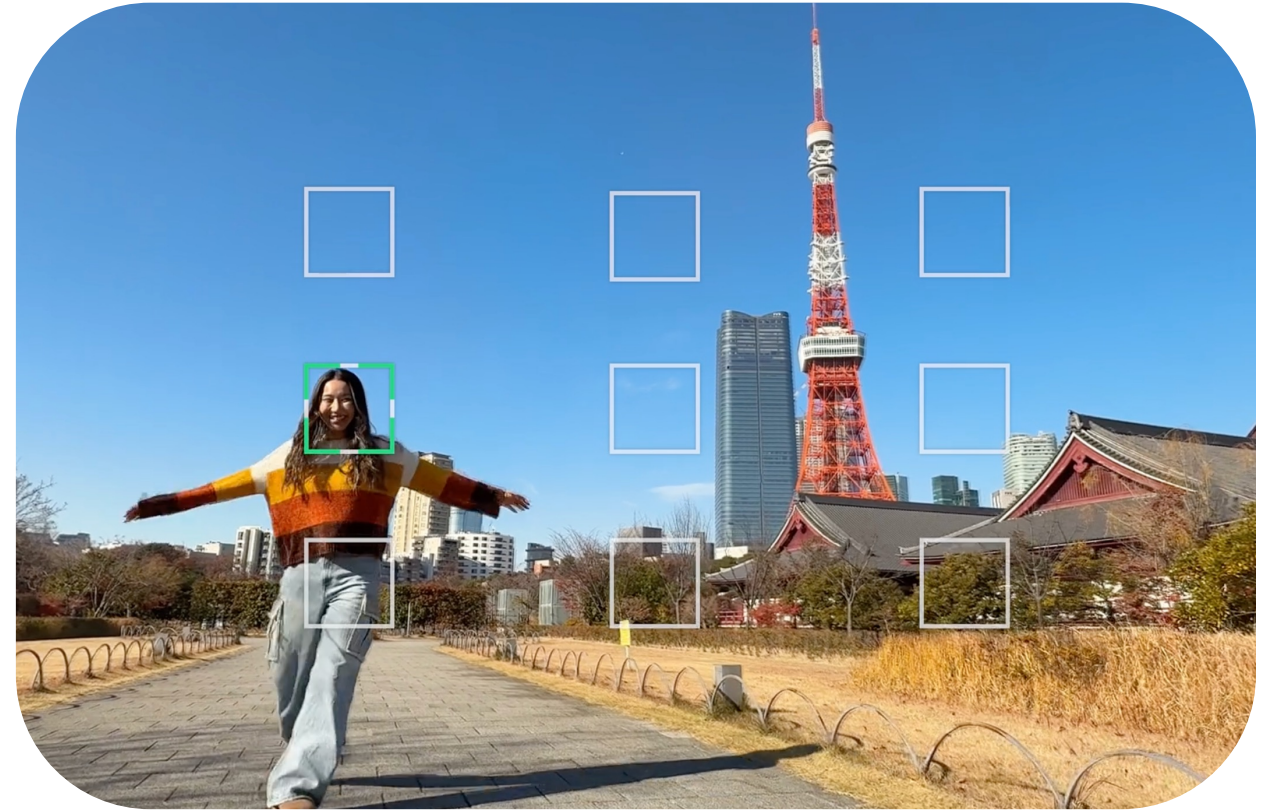

💡 Luna series is the only gimbal camera to achieve Group Tracking

- You can frame all subjects in the shot; during filming, the group remains centered in the frame at all times.

Group vlogs

Group Dances

Group sports

Zoom Tracking Luna Ultra Only

**Near or far, stay
locked in on the
main subject.**

Even if your subject moves quickly or is far from the camera, **Zoom Tracking** follows the action and maintains focus in the frame.

* Feature name not final.

Smart Framing

Pre-set your frame. Design your shot.

Preset your position using a 3×3 grid of golden-ratio points. Luna keeps you in your chosen spot from the start of the recording to the end.