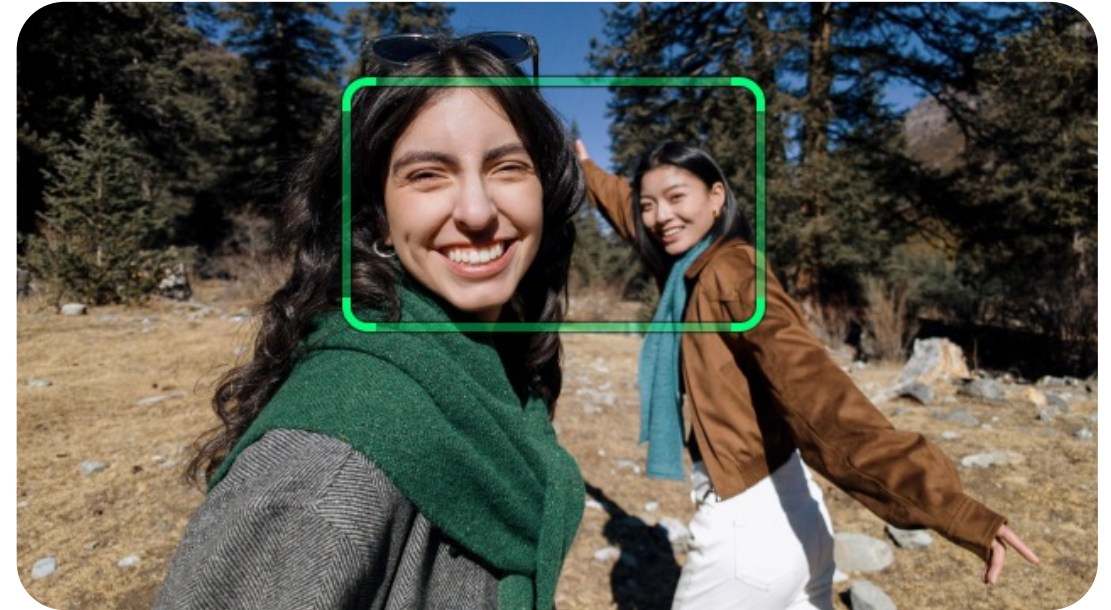

	Luna Pro	Luna Ultra	iPhone 17 Pro	Canon R50 Kit	Sony ZV E10 Kit
Weight	215g	232g	206g	505g	460g

¹ Luna Pro weighs 215g, Luna Ultra weighs 232g.

² Sliding Protective Case sold separately.

AI-Powered Deep Track & Rapid Focus

Track freely. Stay in frame.

Simply tap and drag to frame on the screen, or click the joystick to activate intelligent tracking—keeping your subject locked firmly in the frame at all times. It also supports **multi-person tracking**, so whether you're shooting a group vlog, a synchronized dance, or a trip with friends, no one gets left out of the shot.

💡 Luna series is the only gimbal camera to achieve Group Tracking

- You can frame all subjects in the shot; during filming, the group remains centered in the frame at all times.

Group vlogs

Group Dances

Group sports