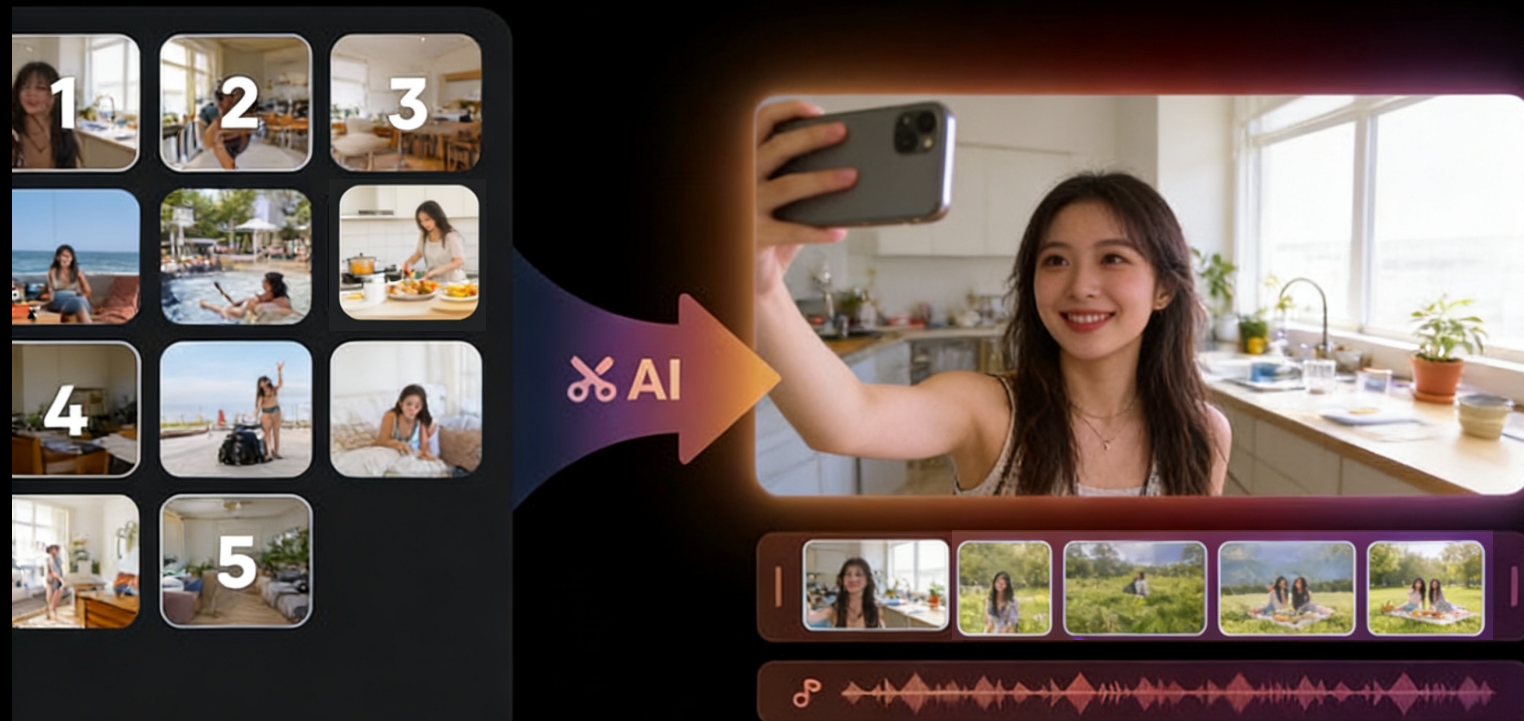

Select footage in the album, tap the transfer button in the bottom right corner.

💡 Step 2:

Choose your phone type (Android/iPhone), open the phone-side transfer button, and complete the connection.

iPhone can only transfer to the app album. Android can transfer to the phone's native album.

05

Creativity Unleashed

AI-powered editing.

Simply import your footage—AI automatically selects templates, music, and transitions, generating creative masterpieces with one click. There's also an in-app **Live triptych feature** and Leica watermark customization ready for you.