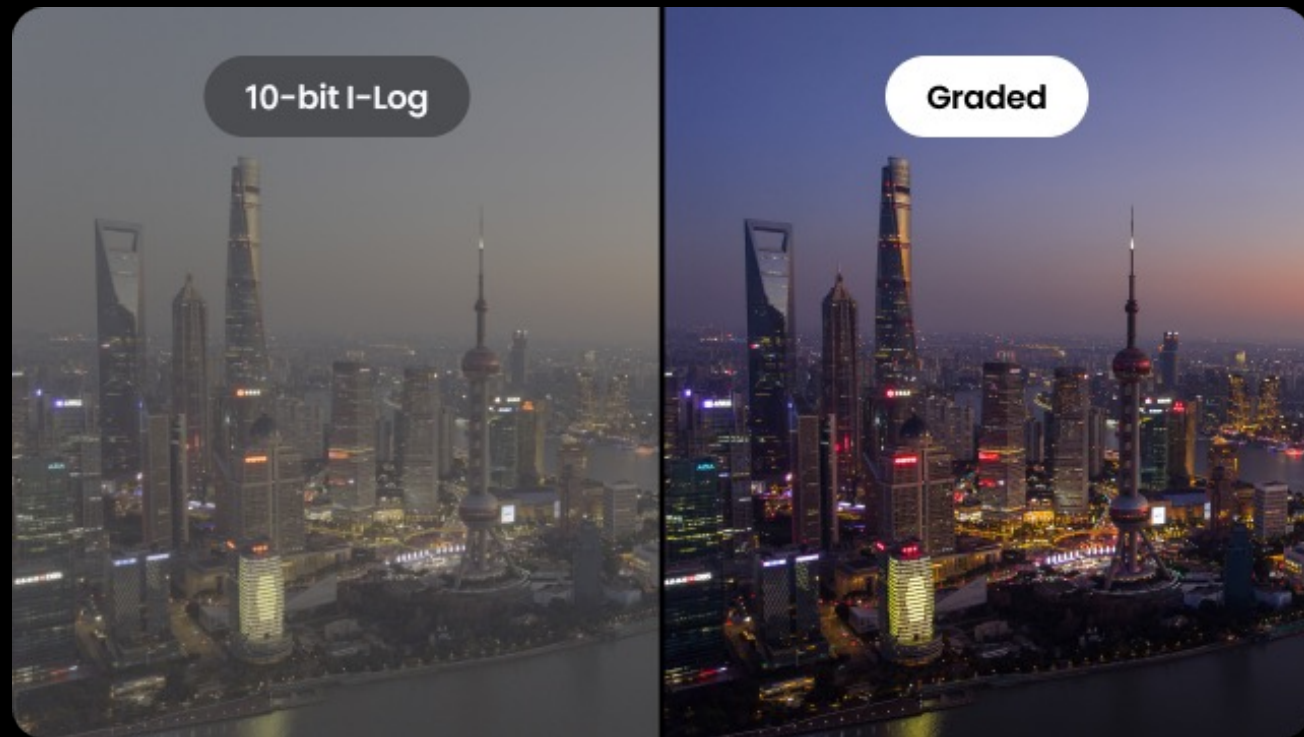

10-bit I-Log for Flexible Color Grading

10-bit I-Log unlocks a wider dynamic range in post.

Luna Ultra and Luna Pro support 10-bit I-Log with up to 14 stops of dynamic range, preserving exceptional detail for stunning flexibility in post-production.

It is also certified by ACES and natively compatible with DaVinci Resolve, ensuring smooth integration into professional grading and finishing.

ACADEMY
COLOR
ENCODING
SYSTEM