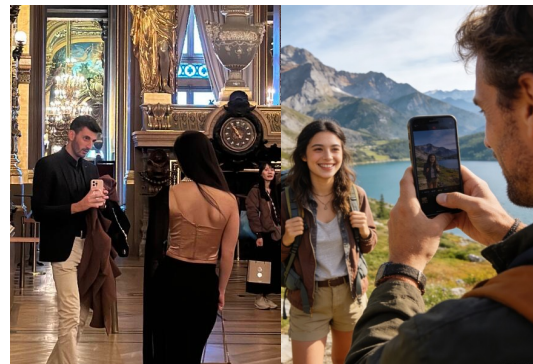

The detachable touchscreen enables remote monitoring and camera control, unlocking dynamic selfie angles, and greater freedom in framing. Nails the shot, whether it's solo trips or group photos.

Solo trips