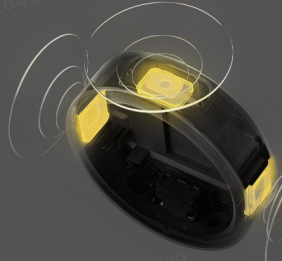

Pre-Installed Wind Guard

Guard your voice.

The pre-installed **Wind Guard** cuts wind noise and capture clearer, more natural sound.

Direct connection with Insta360 Mic Pro.

Level up your audio with Insta360 Mic Pro. Connect up to **two transmitters** directly for dual-person recording and a faster, more efficient audio setup.

Insta360 Mic Pro

Advanced Wireless Microphone

Customizable E-Ink Display

3-Mic Array & Directional Pickup Modes

NPU-Powered Noise Canceling

Multi-Device Compatibility

Cameras

Phones

Insta360 Cam

Extended Battery

Timecode Support

💡 Product Comparison

	Insta360 Mic Pro	DXX Mic 3
E-link Display	✓	✗
3-Mic Array	✓	✗
AI Noise Reduction	✓	✓
Directional Audio Recording	✓	✗

Motion Tracker

Hands-free tracking and shooting.

Attach the Motion Tracker* to let the gimbal camera follow your head movements in real time, capturing **immersive first-person footage**. Pair it with a Neck Mount or Backpack Clip to keep your hands free and stay in the moment.