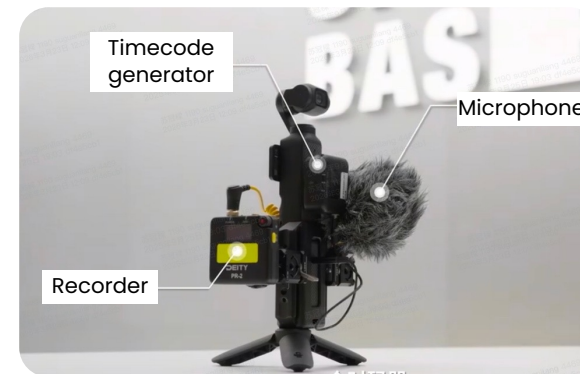

Timecode

Precise synchronization for more efficient post-production.

Built-in timecode for seamless multi-camera sync and efficient, precise workflows. Compatible with Final Cut Pro and Adobe Premiere Pro.

💡 User Benefits:

- Ideal for multi-camera shoots, enabling convenient multi-track video synchronization during post-production.
- Applicable scenarios: Variety show recording, micro-film production, multi-camera vlog recording.
- Advantages over competitor: no need to buy a third-party timecode generator; smaller overall size.

💡 How to Use:

- Connect App: Connect the camera to the Insta360 App, and the backend will automatically calibrate the camera's system time, using system time as the timecode.
- Connect third-party external timecode device: Wire the camera to a third-party timecode device to synchronize timecodes.
- Multi-Device Auto Sync: Multiple Luna units automatically sync via wireless timecode. Simply enable timecode, initiate sync from one camera, and complete multi-device timing instantly.

Competitor's solution