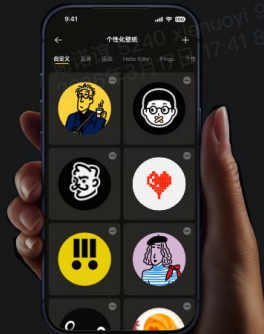

Customizable E-Ink Display