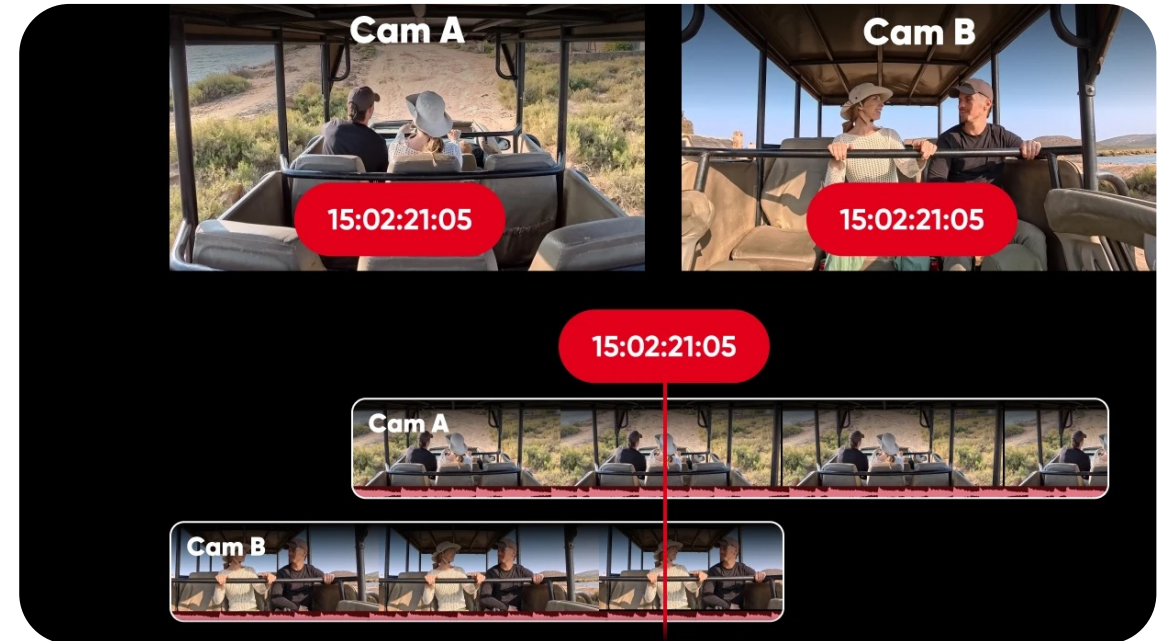

Timecode

Precise synchronization for more efficient post-production.

Built-in timecode for seamless multi-camera sync and efficient, precise workflows. Compatible with Final Cut Pro and Adobe Premiere Pro.

💡 User Benefits:

- Ideal for multi-camera shoots, enabling convenient multi-track video synchronization during post-production.
- Applicable scenarios: Variety show recording, micro-film production, multi-camera vlog recording.
- Advantages over competitor: no need to buy a third-party timecode generator; smaller overall size.

💡 How to Use:

- Connect App: Connect the camera to the Insta360 App, and the backend will automatically calibrate the camera's system time, using system time as the timecode.
- Connect third-party external timecode device: Wire the camera to a third-party timecode device to synchronize timecodes.
- Multi-Device Auto Sync: Multiple Luna units automatically sync via wireless timecode. Simply enable timecode, initiate sync from one camera, and complete multi-device timing instantly.

Competitor's solution